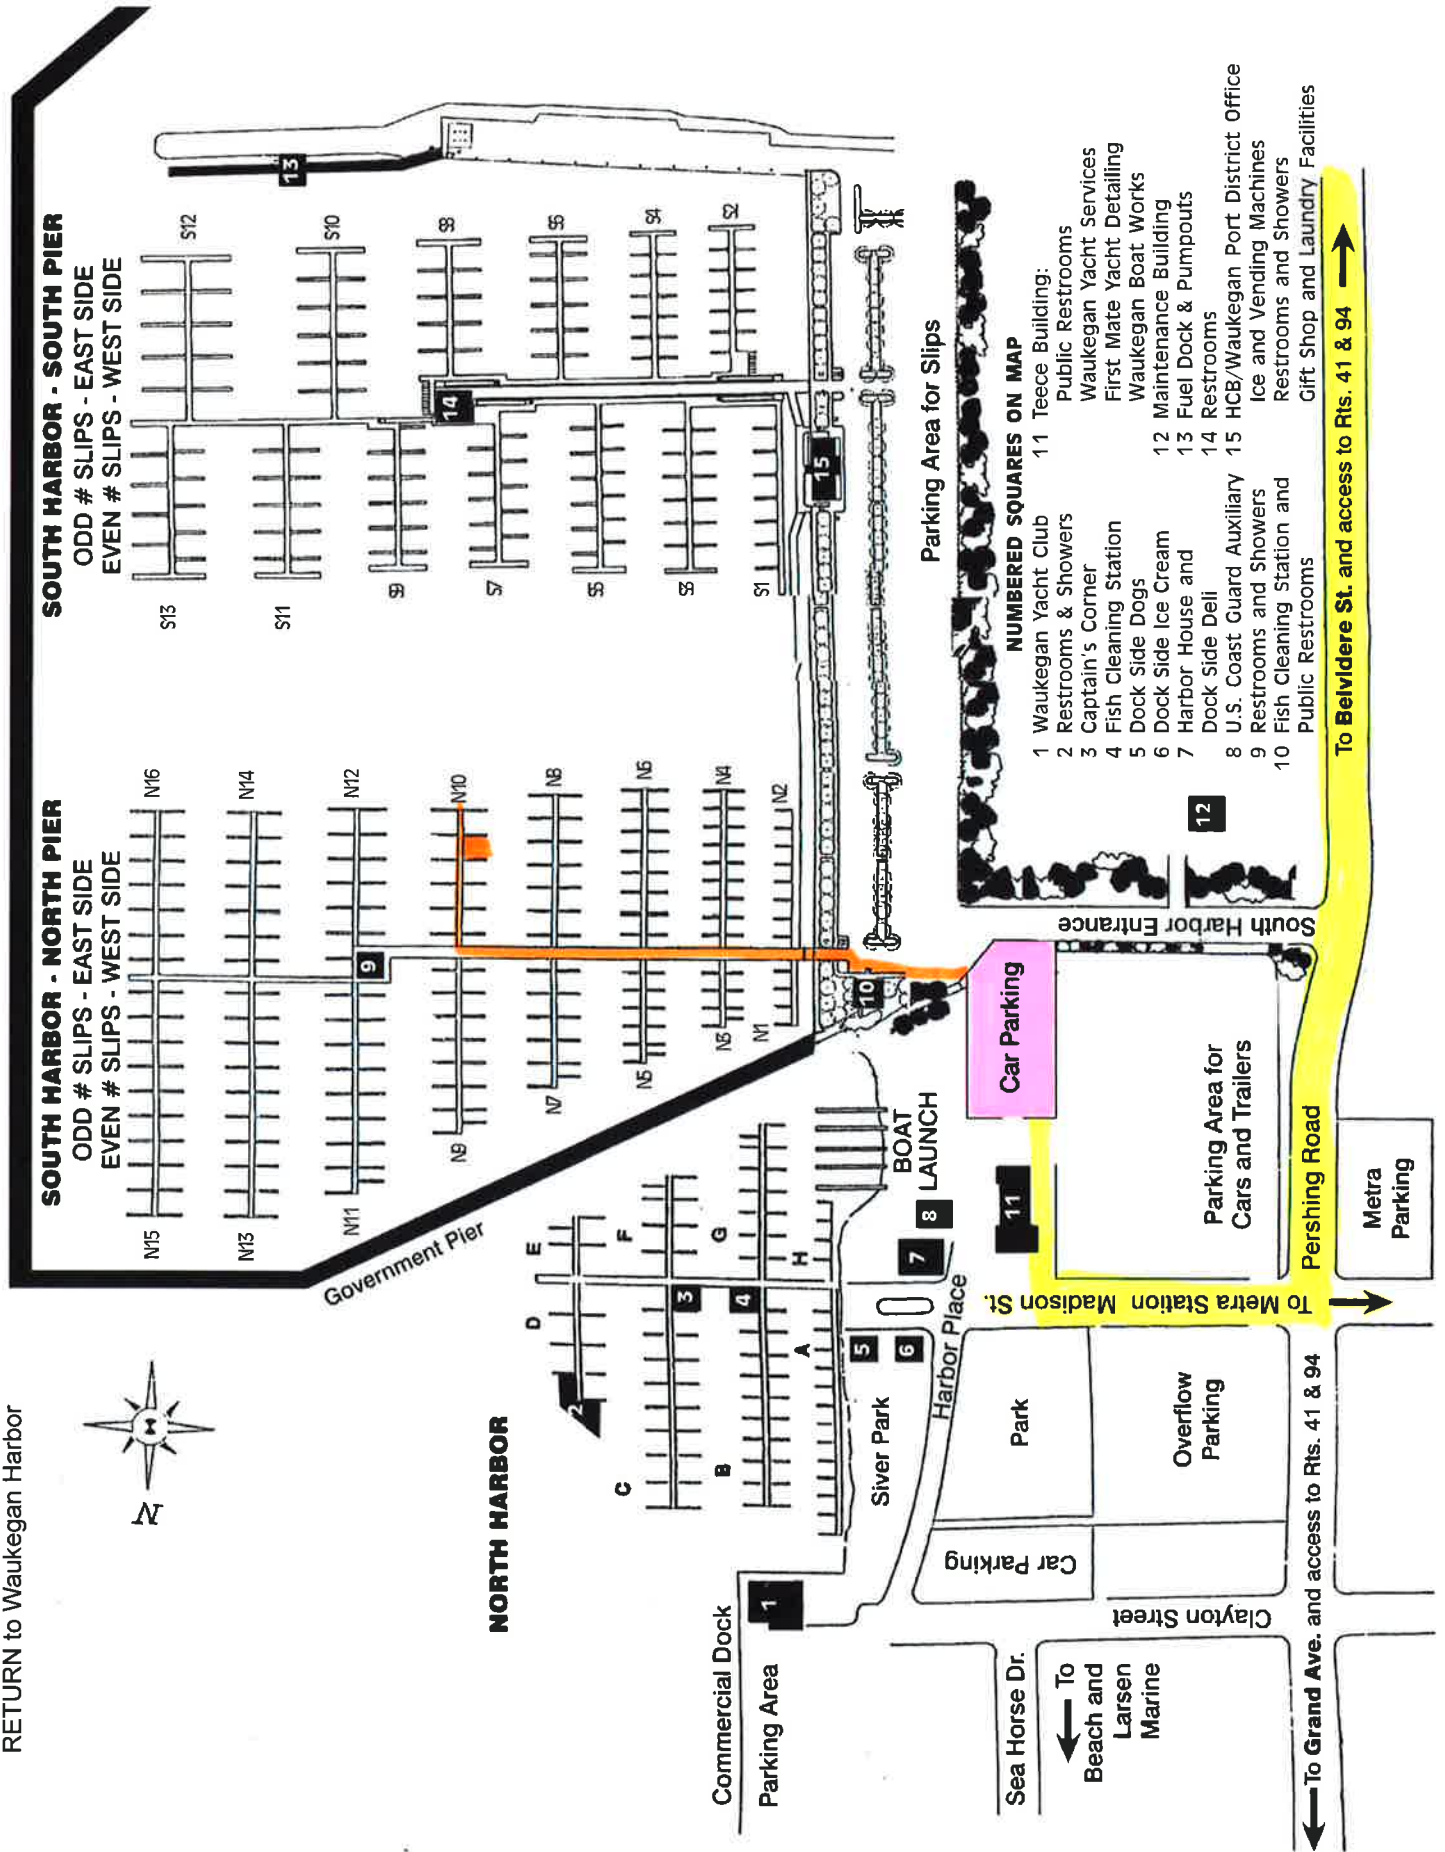

RETURN to Waukegan Harbor

SOUTH HARBOR - SOUTH PIER

ODD # SLIPS - EAST SIDE
EVEN # SLIPS - WEST SIDE

SOUTH HARBOR - NORTH PIER

ODD # SLIPS - EAST SIDE
EVEN # SLIPS - WEST SIDE

NORTH HARBOR

NUMBERED SQUARES ON MAP

- | | | | |
|----|----------------------------|----|--------------------------------------|
| 1 | Waukegan Yacht Club | 11 | Teece Building: |
| 2 | Restrooms & Showers | 12 | Public Restrooms |
| 3 | Captain's Corner | 13 | Waukegan Yacht Services |
| 4 | Fish Cleaning Station | 14 | First Mate Yacht Detailing |
| 5 | Dock Side Dogs | 15 | Waukegan Boat Works |
| 6 | Dock Side Ice Cream | | Maintenance Building |
| 7 | Harbor House and | | Fuel Dock & Pumpouts |
| 8 | Dock Side Deli | | Restrooms |
| 9 | U.S. Coast Guard Auxiliary | | 15 HCB/Waukegan Port District Office |
| 10 | Restrooms and Showers | | Ice and Vending Machines |
| | Fish Cleaning Station and | | Restrooms and Showers |
| | Public Restrooms | | Gift Shop and Laundry Facilities |

Pershing Road

To Grand Ave. and access to Rts. 41 & 94

To Belvidere St. and access to Rts. 41 & 94

To Metra Station Madison St.

Car Parking

Parking Area for Cars and Trailers

Metra Parking

Parking Area for Slips

South Harbor Entrance

Sea Horse Dr.

To Beach and Larsen Marine

Car Parking

Park

Overflow Parking

Commercial Dock

Parking Area