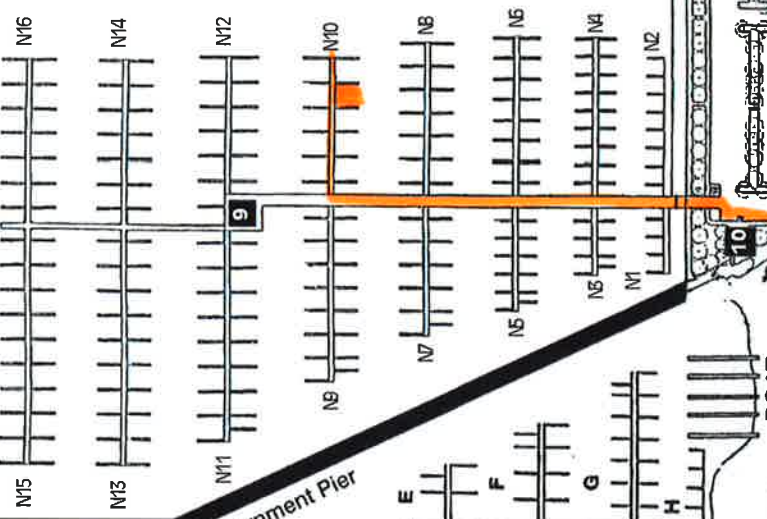

RETURN to Waukegan Harbor

SOUTH HARBOR - SOUTH PIER

ODD # SLIPS - EAST SIDE
EVEN # SLIPS - WEST SIDE

SOUTH HARBOR - NORTH PIER

ODD # SLIPS - EAST SIDE
EVEN # SLIPS - WEST SIDE

NORTH HARBOR

NUMBERED SQUARES ON MAP

- | | | | |
|----|----------------------------|----|--------------------------------------|
| 1 | Waukegan Yacht Club | 11 | Teece Building: |
| 2 | Restrooms & Showers | 12 | Public Restrooms |
| 3 | Captain's Corner | 13 | Waukegan Yacht Services |
| 4 | Fish Cleaning Station | 14 | First Mate Yacht Detailing |
| 5 | Dock Side Dogs | 15 | Waukegan Boat Works |
| 6 | Dock Side Ice Cream | | Maintenance Building |
| 7 | Harbor House and | | Fuel Dock & Pumpouts |
| 8 | Dock Side Deli | | Restrooms |
| 9 | U.S. Coast Guard Auxiliary | | 15 HCB/Waukegan Port District Office |
| 10 | Restrooms and Showers | | Ice and Vending Machines |
| | Fish Cleaning Station and | | Restrooms and Showers |
| | Public Restrooms | | Gift Shop and Laundry Facilities |

Pershing Road

To Grand Ave. and access to Rts. 41 & 94

To Belvidere St. and access to Rts. 41 & 94

To Metra Station Madison St.

Car Parking

Parking Area for Cars and Trailers

Metra Parking

Parking Area for Slips

South Harbor Entrance

Sea Horse Dr.

To Beach and Larsen Marine

Car Parking

Park

Overflow Parking

Commercial Dock

Parking Area