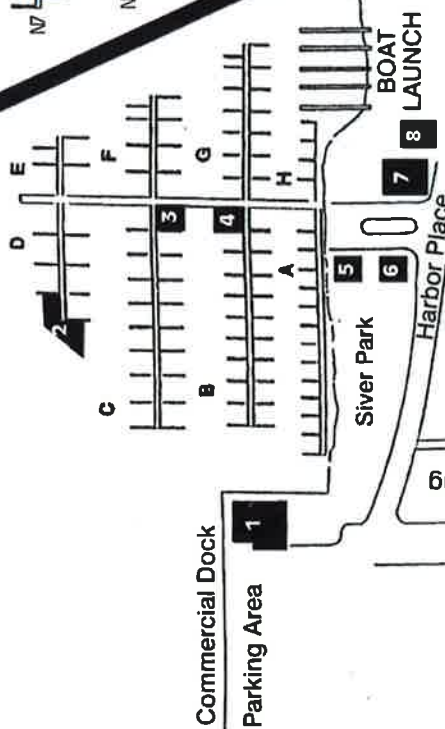

RETURN to Waukegan Harbor

SOUTH HARBOR - SOUTH PIER

ODD # SLIPS - EAST SIDE
EVEN # SLIPS - WEST SIDE

SOUTH HARBOR - NORTH PIER

ODD # SLIPS - EAST SIDE
EVEN # SLIPS - WEST SIDE

NORTH HARBOR

NUMBERED SQUARES ON MAP

- | | | | |
|----|----------------------------|----|--------------------------------------|
| 1 | Waukegan Yacht Club | 11 | Teece Building: |
| 2 | Restrooms & Showers | 12 | Public Restrooms |
| 3 | Captain's Corner | 13 | Waukegan Yacht Services |
| 4 | Fish Cleaning Station | 14 | First Mate Yacht Detailing |
| 5 | Dock Side Dogs | 15 | Waukegan Boat Works |
| 6 | Dock Side Ice Cream | | Maintenance Building |
| 7 | Harbor House and | | Fuel Dock & Pumpouts |
| 8 | Dock Side Deli | | Restrooms |
| 9 | U.S. Coast Guard Auxiliary | | 15 HCB/Waukegan Port District Office |
| 10 | Restrooms and Showers | | Ice and Vending Machines |
| | Fish Cleaning Station and | | Restrooms and Showers |
| | Public Restrooms | | Gift Shop and Laundry Facilities |

Pershing Road

To Grand Ave. and access to Rts. 41 & 94

To Belvidere St. and access to Rts. 41 & 94

To Metra Station Madison St.

Car Parking

Parking Area for Cars and Trailers

Metra Parking

Parking Area for Slips

South Harbor Entrance

Sea Horse Dr.

To Beach and Larsen Marine

Car Parking

Park

Overflow Parking

Commercial Dock

Parking Area