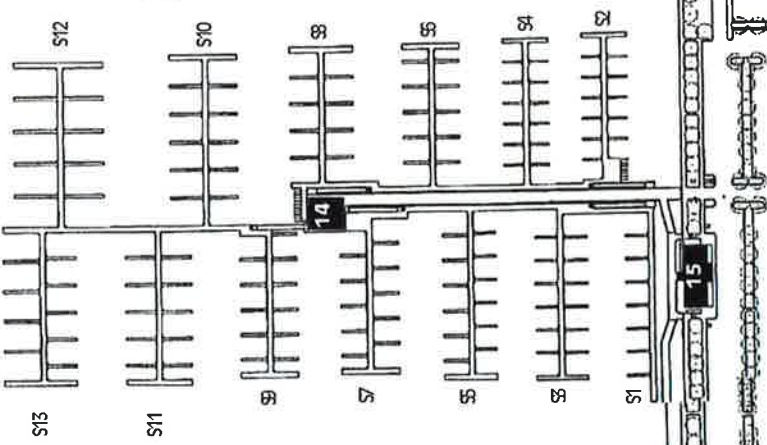

RETURN to Waukegan Harbor

SOUTH HARBOR - SOUTH PIER

ODD # SLIPS - EAST SIDE
EVEN # SLIPS - WEST SIDE

SOUTH HARBOR - NORTH PIER

ODD # SLIPS - EAST SIDE
EVEN # SLIPS - WEST SIDE

NORTH HARBOR

NUMBERED SQUARES ON MAP

- | | | | |
|----|----------------------------|----|--------------------------------------|
| 1 | Waukegan Yacht Club | 11 | Teece Building: |
| 2 | Restrooms & Showers | 12 | Public Restrooms |
| 3 | Captain's Corner | 13 | Waukegan Yacht Services |
| 4 | Fish Cleaning Station | 14 | First Mate Yacht Detailing |
| 5 | Dock Side Dogs | 15 | Waukegan Boat Works |
| 6 | Dock Side Ice Cream | | Maintenance Building |
| 7 | Harbor House and | | Fuel Dock & Pumpouts |
| 8 | Dock Side Deli | | Restrooms |
| 9 | U.S. Coast Guard Auxiliary | | 15 HCB/Waukegan Port District Office |
| 10 | Restrooms and Showers | | Ice and Vending Machines |
| | Fish Cleaning Station and | | Restrooms and Showers |
| | Public Restrooms | | Gift Shop and Laundry Facilities |

Pershing Road

To Grand Ave. and access to Rts. 41 & 94

To Belvidere St. and access to Rts. 41 & 94

To Metra Station Madison St.

Car Parking

Parking Area for Cars and Trailers

Metra Parking

Parking Area for Slips

South Harbor Entrance

Sea Horse Dr.

To Beach and Larsen Marine

Car Parking

Park

Overflow Parking

Commercial Dock

Parking Area